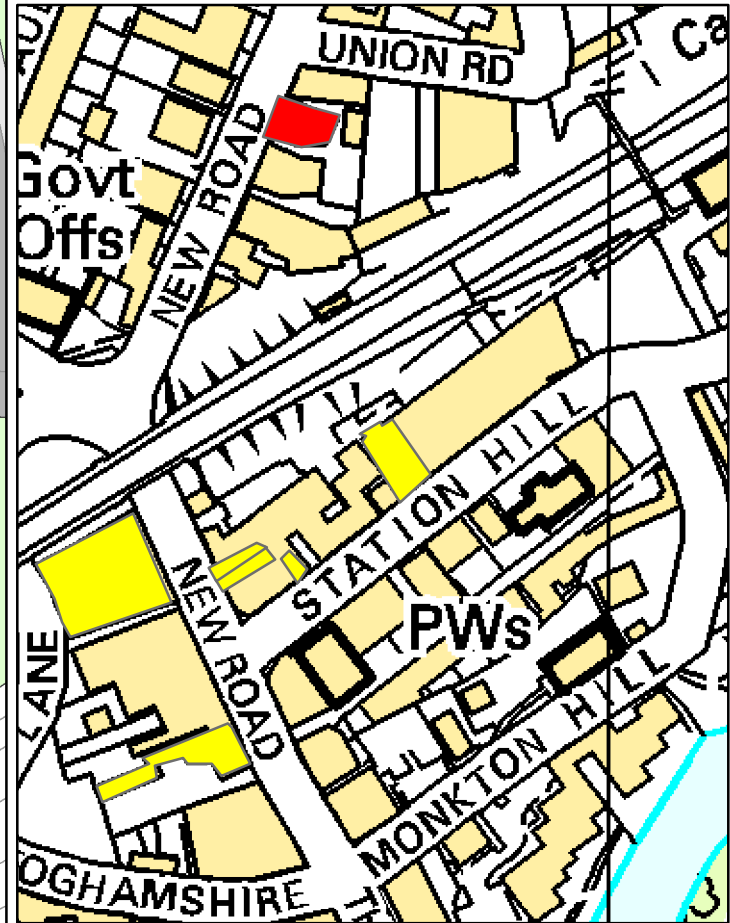

**Dominos Pizza
Variation Application
16-17 New Road, Chippenham
Ref LN/003328**

- Dominos Pizza
- Other Licenced Premises
- Representations