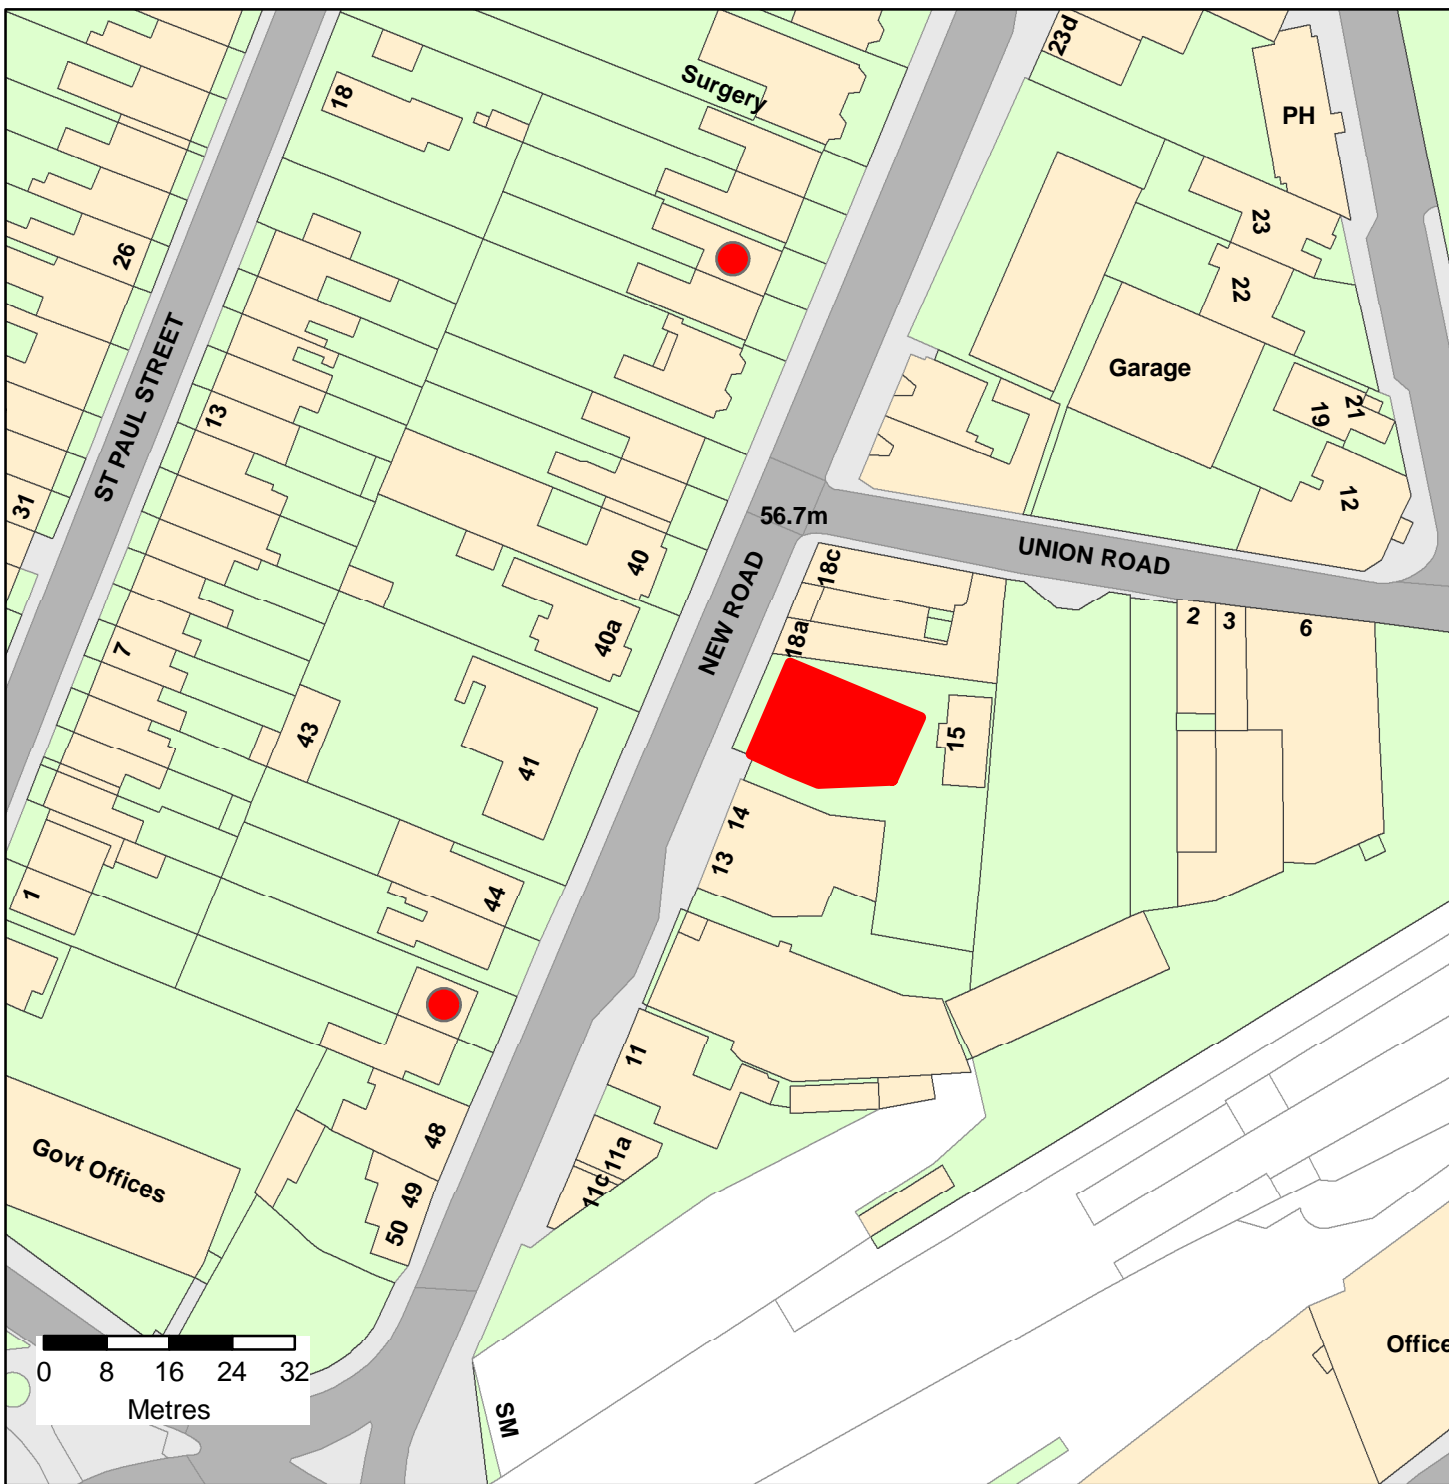

**Dominos Pizza
Variation Application
16-17 New Road, Chippenham
Ref LN/003328**

- Dominos Pizza
- Other Licenced Premises
- Representations